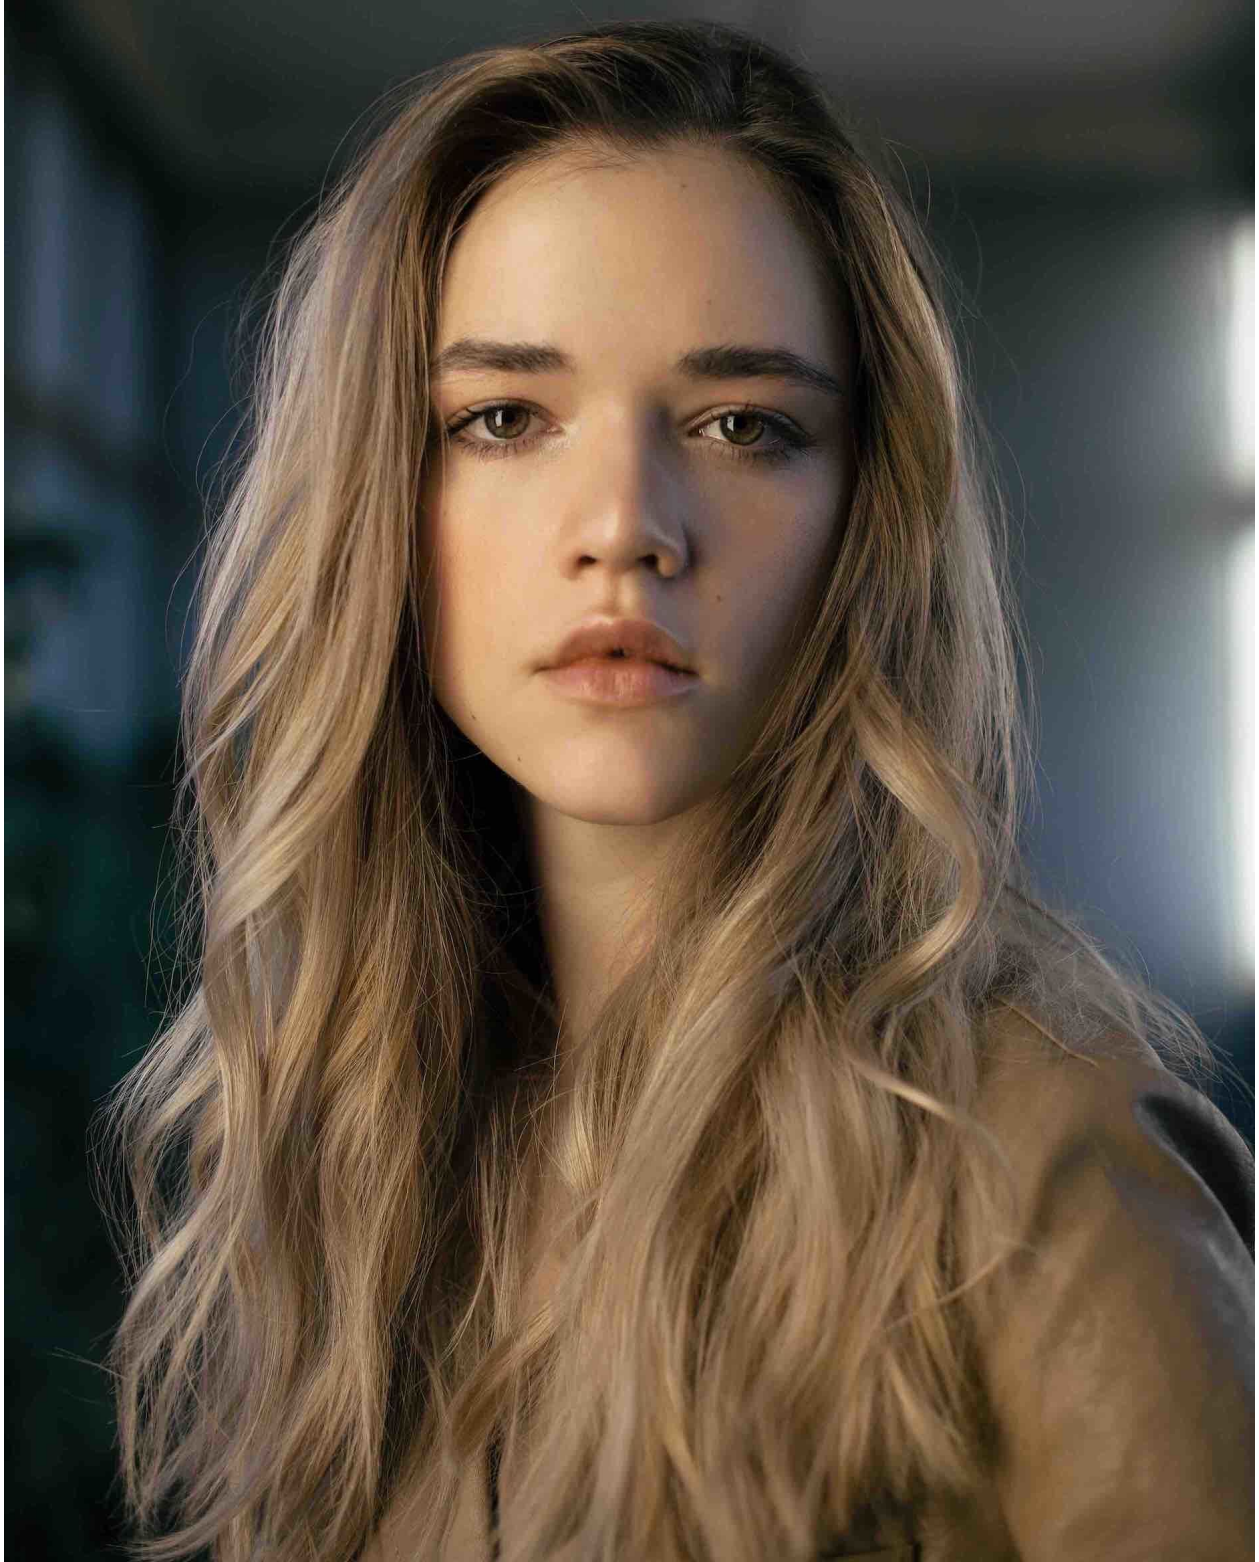

MAYYA DERZHEVITSKAYA

height 179 cm · bust 80 cm · cup B · waist 60 cm · hips 88 cm · dress 36
shoes size 39